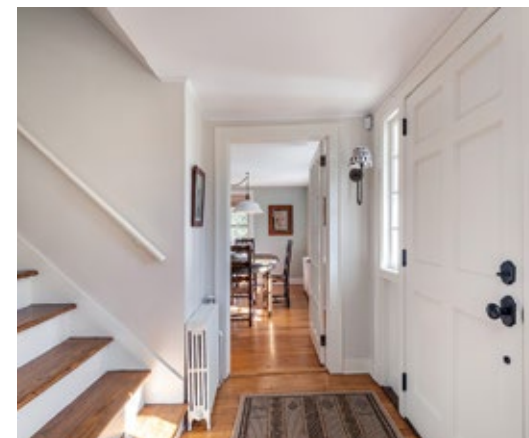

PRIVATE WITH POOL

Washington, Connecticut

KLEMM REAL ESTATE_{Inc}
LITCHFIELD COUNTY'S PREMIER BROKERS

Private with Pool, Washington, CT

Tastefully Updated c.1850 Colonial with Pool. Privately Set Back from a Quiet Secondary Town Road, this charming Home Offers 3 Bedrooms & 2.5 Updated Baths. Heated Gunite Pool with Integrated Spa. Eat-in Kitchen with High-end Appliances. Inviting Living Room with Fireplace. Beautiful Stone Terracing and Low-Maintenance Grounds. Ideally Located Moments from Washington Green, Washington Depot, and the Mayflower Inn.