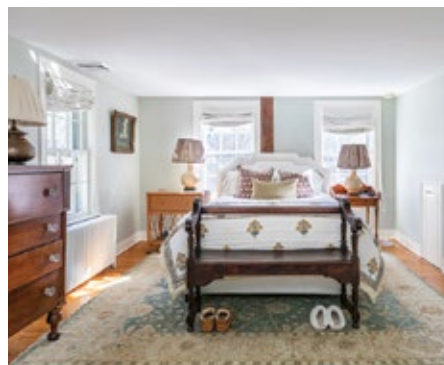

PRIVATE WITH POOL

Washington, Connecticut

KLEMM REAL ESTATE_{Inc}
LITCHFIELD COUNTY'S PREMIER BROKERS

Private with Pool, Washington, CT

Tastefully Updated c.1850 Colonial with Pool. Privately Set Back from a Quiet Secondary Town Road, this charming Home Offers 3 Bedrooms & 2.5 Updated Baths. Heated Gunite Pool with Integrated Spa. Eat-in Kitchen with High-end Appliances. Inviting Living Room with Fireplace. Beautiful Stone Terracing and Low-Maintenance Grounds. Ideally Located Moments from Washington Green, Washington Depot, and the Mayflower Inn.